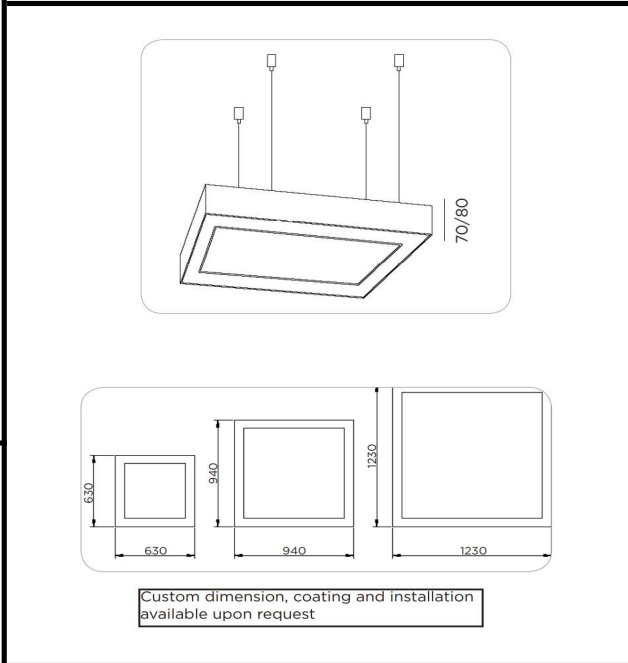

Sovitron Interior Pvt.Ltd.

Model Name	Square Ring Pendant / DLARSQUDDPD-35
Description	Architectural Light

Technical description	Image
-----------------------	-------

Dimension	L=Customised H=60/90/95mm
Frame	Aluminium
Color Tempertaure	4000K
Power	35 W
Total Luminous Flux	3150 lm
Efficacy	90 lm/W
IP rating	50
Color Rendering	≥80
Mounting	Pendant
Optics	White Opal Diffuser
Dimming	NON-Dimmable
Operating Voltage	220-240 VAC
Standard Lifetime	L70 minimum at 50,000 burning hours

Dimension diagram

Remarks:-

Address: Plot #7 Saroorpur-Nangla Industrial Area,Ballabgarh-Sohna Road,Faridabad-121005
Email: info@sovitron.com